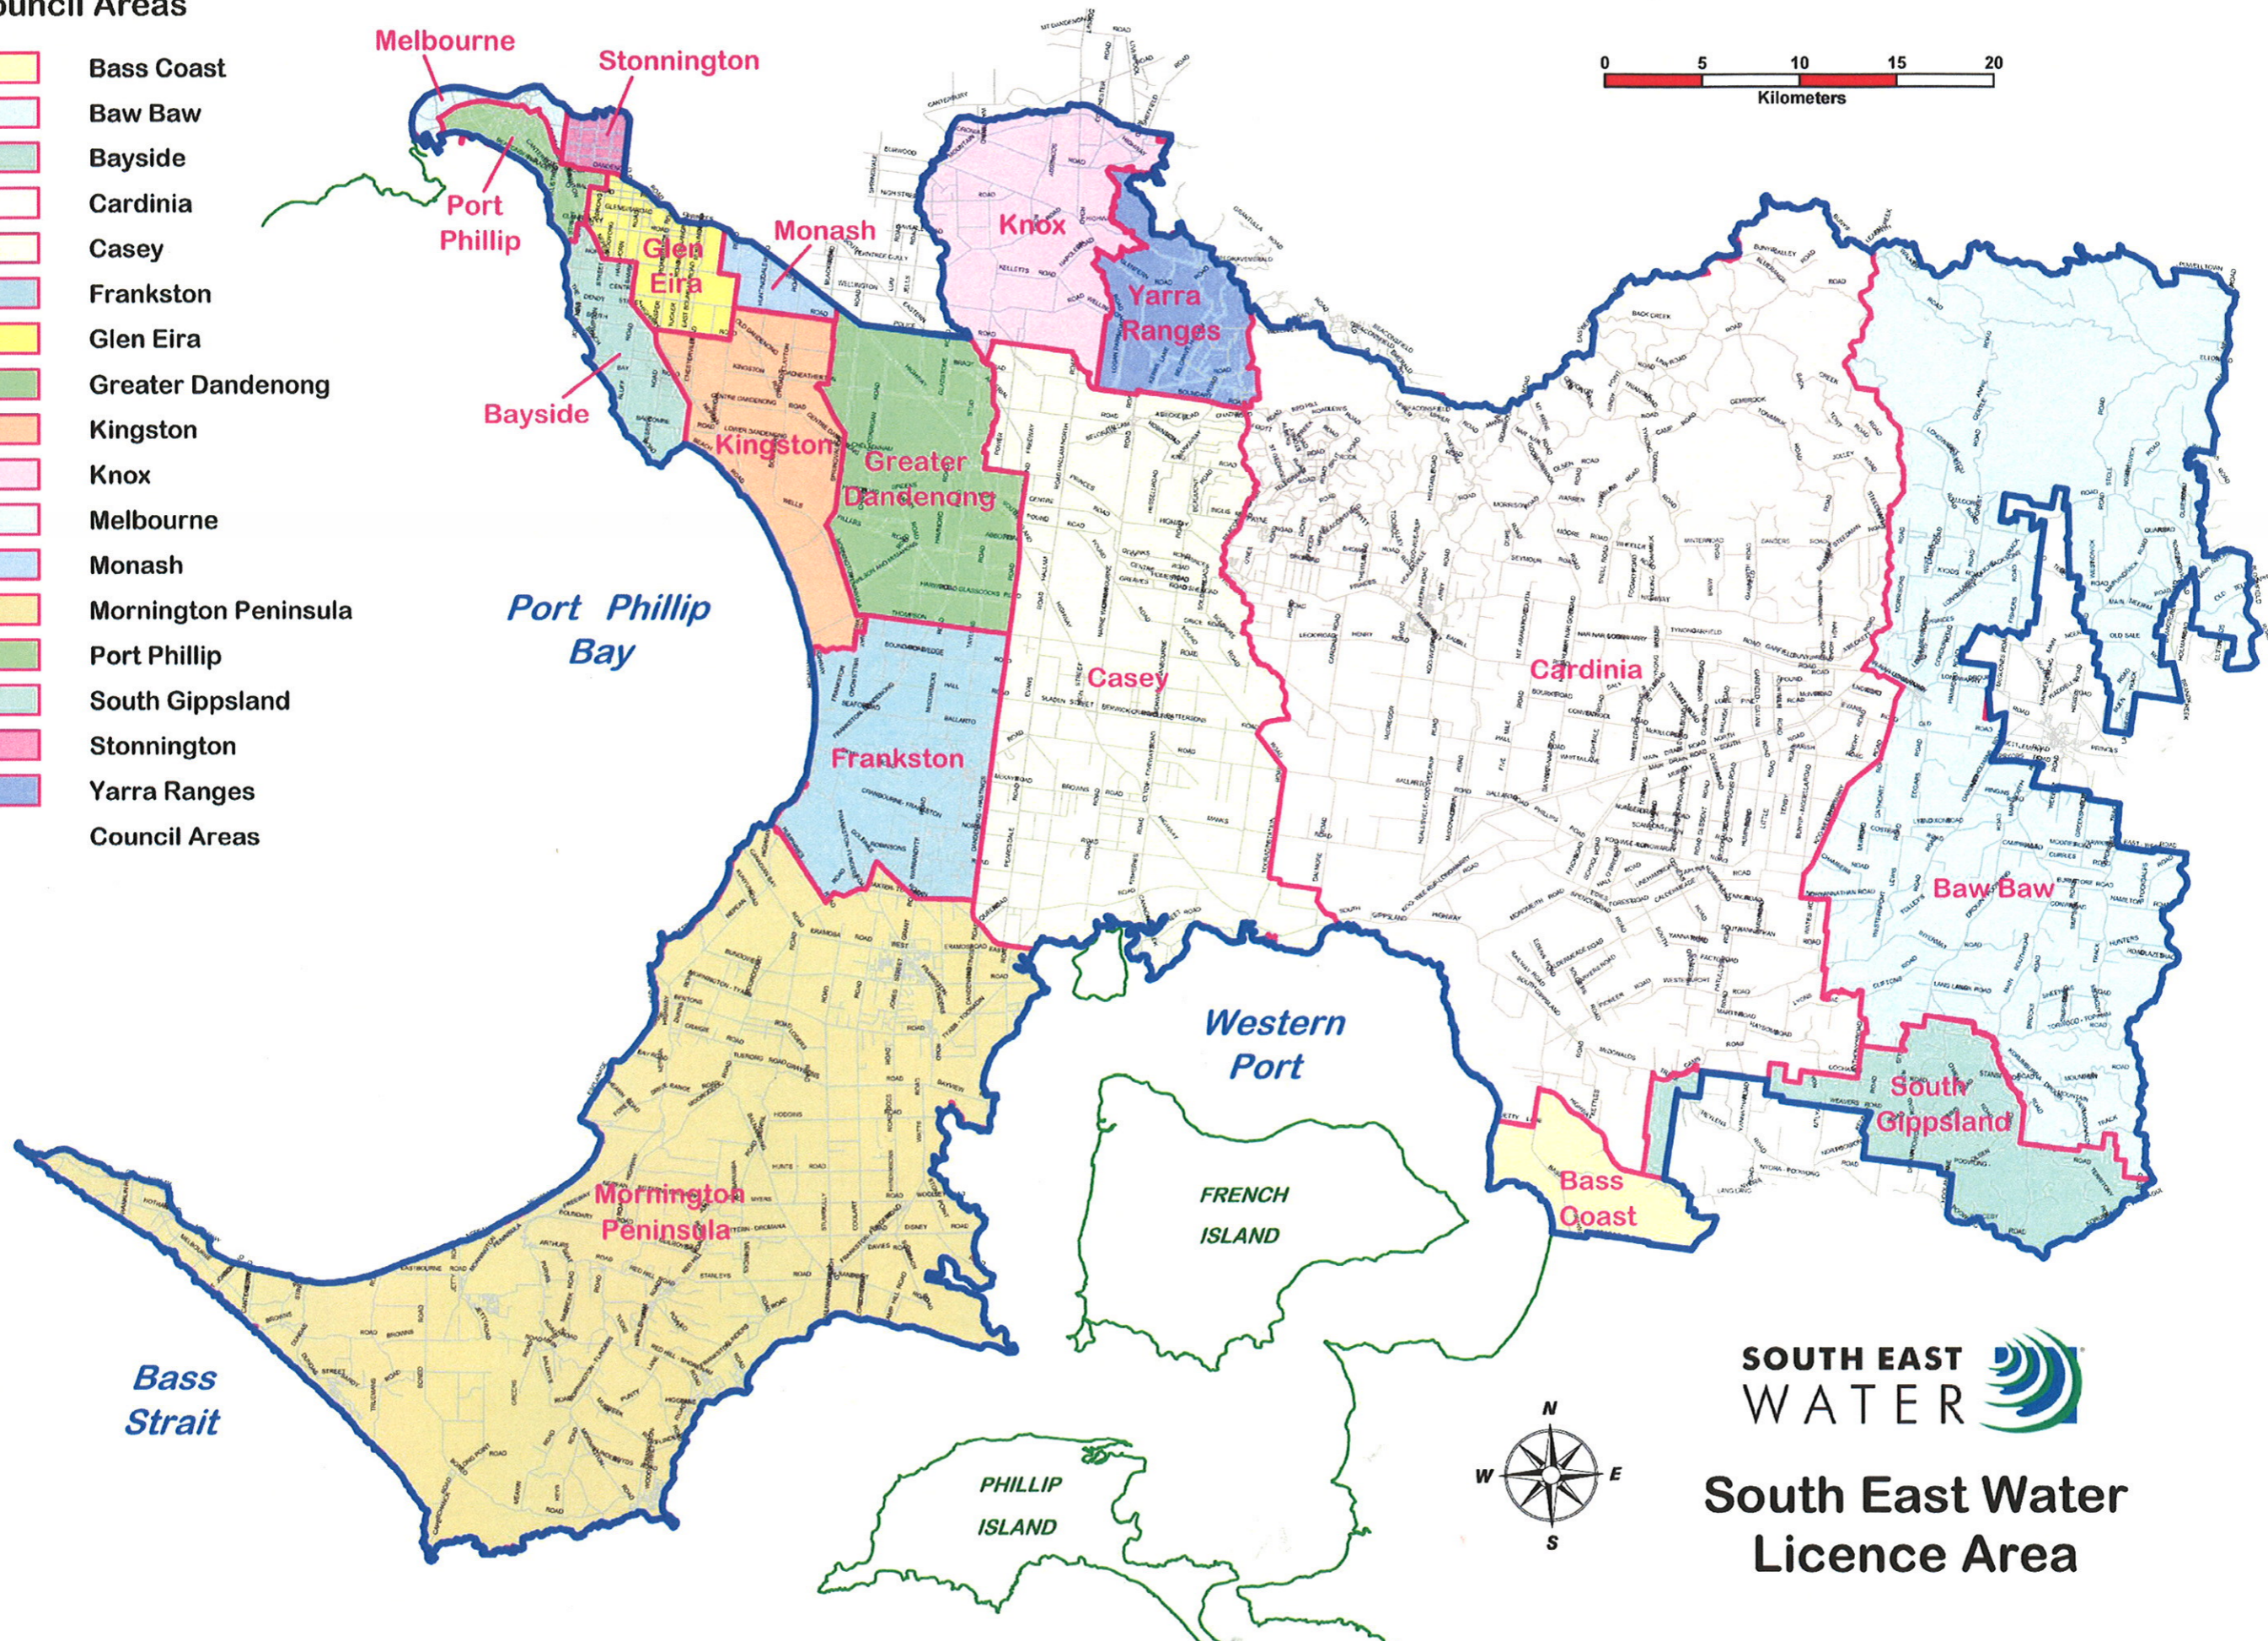

**Council Areas**

- Bass Coast
- Baw Baw
- Bayside
- Cardinia
- Casey
- Frankston
- Glen Eira
- Greater Dandenong
- Kingston
- Knox
- Melbourne
- Monash
- Mornington Peninsula
- Port Phillip
- South Gippsland
- Stonnington
- Yarra Ranges
- Council Areas**

**SOUTH EAST WATER**

**South East Water Licence Area**